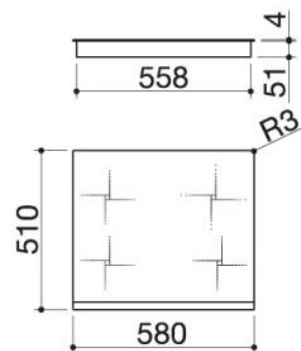

60 cm Induction Green built-in hob

- Touch Control
 - functions: Booster, selective pan detection, pause, reminder, cooking end timer 1-99', power management
 - safety devices: electronic child-safety lock, residual heat indicator, overflow alarm, safety switch-off
 - adjustable power levels: 2.8-3.5 to 6.75 kW
 - maximum absorbed power: 6.75 kW
 - 56x49 cm cut out
 - Induction zones power:
 - 1 \varnothing 200 mm zone: 1.85-2.1 kW (*)
 - 1 \varnothing 160 mm zone: 1.4-1.85 kW (*)
 - 2 \varnothing 160 mm zones: 1.4 kW (*)
- (*) with Booster function