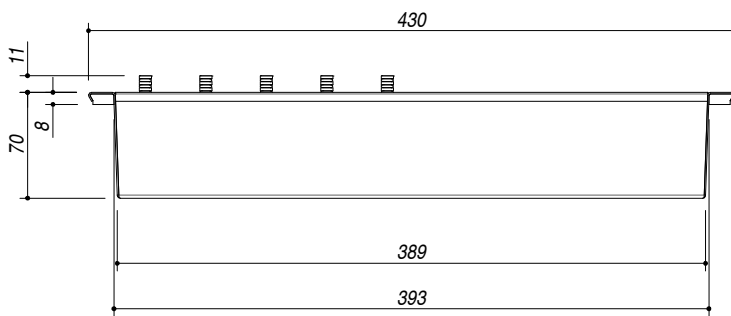

1VSFX

DESCRIZIONE Vassoio forato con scolapiatti nero
DESCRIPTION Stainless steel colander with draining-rack

PESO LORDO 2 kg **DIMENSIONI IMBALLO** 500x280x80 mm
GROSS WEIGHT **PACKAGING DIMENSIONS**

ACCIAIO INOX HPL NERO
Stainless steel **Black HPL**

(A) SCOLAPIATTI REMOVIBILE REMOVABLE DRAINER

- Per Vasche Quadre (Esclusi cod. 1X1840I, 1X1840S, 1Q1740I, 1Q1740S).
Lavelli Unique, Mood, (esclusi cod. 1LMD91D, 1LMD91S), Easy, B_Open e Soul da 57x50 e Flexi.
(For square bowls [excluding code 1X1840I, 1X1840S, 1Q1740I, 1Q1740S].
Unique, Mood [excluding code 1LMD91D, 1LMD91S], Easy, B_Open and Soul sinks 57x50 e Flexi.

SCALA DISEGNO 1:5
DRAWING SCALE

TUTTE LE MISURE IN mm
ALL MEASURES IN mm

TOLLERANZA LINEARE: ± 0.5 mm
LINEAR TOLLERANCE

TOLLERANZA ANGOLARE: ± 0.2 °
ANGULAR TOLLERANCE

PER QUALSIASI CONTESTAZIONE SI FARA' RIFERIMENTO ESCLUSIVAMENTE A QUESTO DISEGNO
For any dispute the company will refer exclusively to this drawing