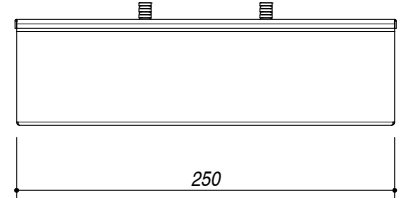

1VSFX

DESCRIZIONE Vassoio forato con scolapiatti nero
DESCRIPTION Stainless steel colander with draining-rack

PESO LORDO 2 kg **DIMENSIONI IMBALLO** 500x280x80 mm
GROSS WEIGHT **PACKAGING DIMENSIONS**

ACCIAIO INOX HPL NERO
Stainless steel **Black HPL**

(A) SCOLAPIATTI REMOVIBILE REMOVABLE DRAINER

- Per Vasche Quadre (Esclusi cod. 1X1840I, 1X1840S, 1Q1740I, 1Q1740S).
Lavelli Unique, Mood, (esclusi cod. 1LMD91D, 1LMD91S), Easy, B_Open e Soul da 57x50 e Flexi.
(For square bowls [excluding code 1X1840I, 1X1840S, 1Q1740I, 1Q1740S].
Unique, Mood [excluding code 1LMD91D, 1LMD91S], Easy, B_Open and Soul sinks 57x50 e Flexi.

SCALA DISEGNO 1:5
DRAWING SCALE

TUTTE LE MISURE IN mm
ALL MEASURES IN mm

TOLLERANZA LINEARE: ± 0.5 mm
LINEAR TOLLERANCE

TOLLERANZA ANGOLARE: ± 0.2 °
ANGULAR TOLLERANCE

PER QUALSIASI CONTESTAZIONE SI FARA' RIFERIMENTO ESCLUSIVAMENTE A QUESTO DISEGNO
For any dispute the company will refer exclusively to this drawing