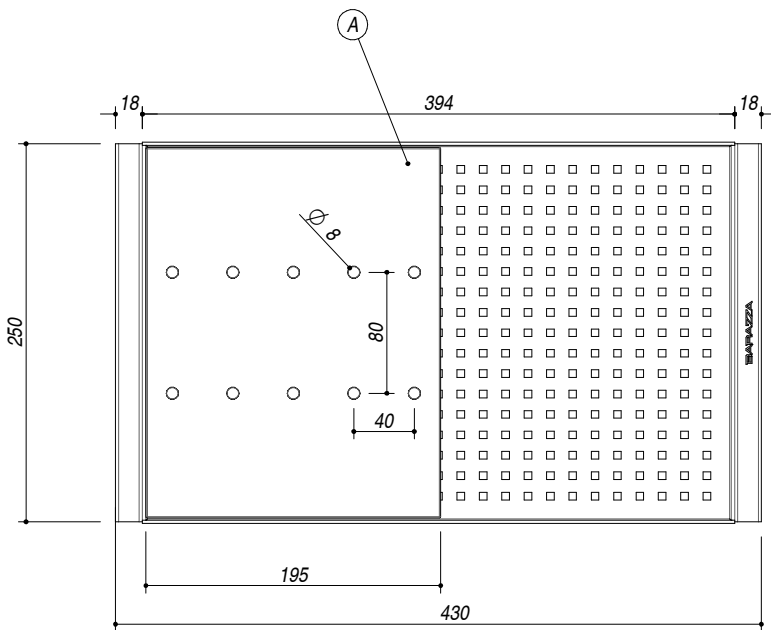

1VSFX

DESCRIZIONE Vassoio forato con scolapiatti nero
DESCRIPTION Stainless steel colander with draining-rack

PESO LORDO 2 kg **DIMENSIONI IMBALLO** 500x280x80 mm
GROSS WEIGHT **PACKAGING DIMENSIONS**

ACCIAIO INOX HPL NERO
Stainless steel **Black HPL**

(A) SCOLAPIATTI REMOVIBILE REMOVABLE DRAINER

- Per Vasche Quadre (Esclusi cod. 1X1840I, 1X1840S, 1Q1740I, 1Q1740S).
Lavelli Unique, Mood, (esclusi cod. 1LMD91D, 1LMD91S), Easy, B_Open e Soul da 57x50 e Flexi.
(For square bowls [excluding code 1X1840I, 1X1840S, 1Q1740I, 1Q1740S].
Unique, Mood [excluding code 1LMD91D, 1LMD91S], Easy, B_Open and Soul sinks 57x50 e Flexi.

SCALA DISEGNO 1:5
DRAWING SCALE

TUTTE LE MISURE IN mm
ALL MEASURES IN mm

TOLLERANZA LINEARE: ± 0.5 mm
LINEAR TOLLERANCE

TOLLERANZA ANGOLARE: ± 0.2 °
ANGULAR TOLLERANCE

PER QUALSIASI CONTESTAZIONE SI FARA' RIFERIMENTO ESCLUSIVAMENTE A QUESTO DISEGNO
For any dispute the company will refer exclusively to this drawing